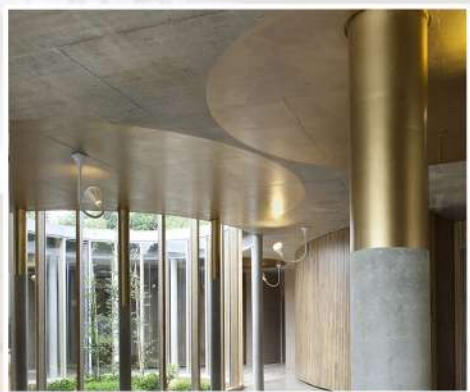

Gooloong®

The text "Olympic House, Switzerland" is positioned in the upper right quadrant of the image. It is written in a small, black, italicized sans-serif font. The background behind the text is a large, circular skylight with a complex metal grid structure, through which natural light is streaming. The surrounding architecture is made of light-colored wood panels, creating a warm and modern atmosphere.

*Olympic House, Switzerland*

The main title "BENDING PLYWOOD" is centered in the lower half of the image. It is set against a dark blue rectangular background. The text is in a large, bold, white, sans-serif font. The background of the entire image is a photograph of a modern interior space featuring curved wooden walls and a large skylight. A curved wooden bench is visible on the left, and a curved wooden staircase is on the right. The overall aesthetic is clean, minimalist, and emphasizes the use of wood in a curved form.

# Bending Plywood Applications

Chair

Curved Stairway

Arched Hallway

Round Table

Floor Chair

Curved Mirror

Circular Column