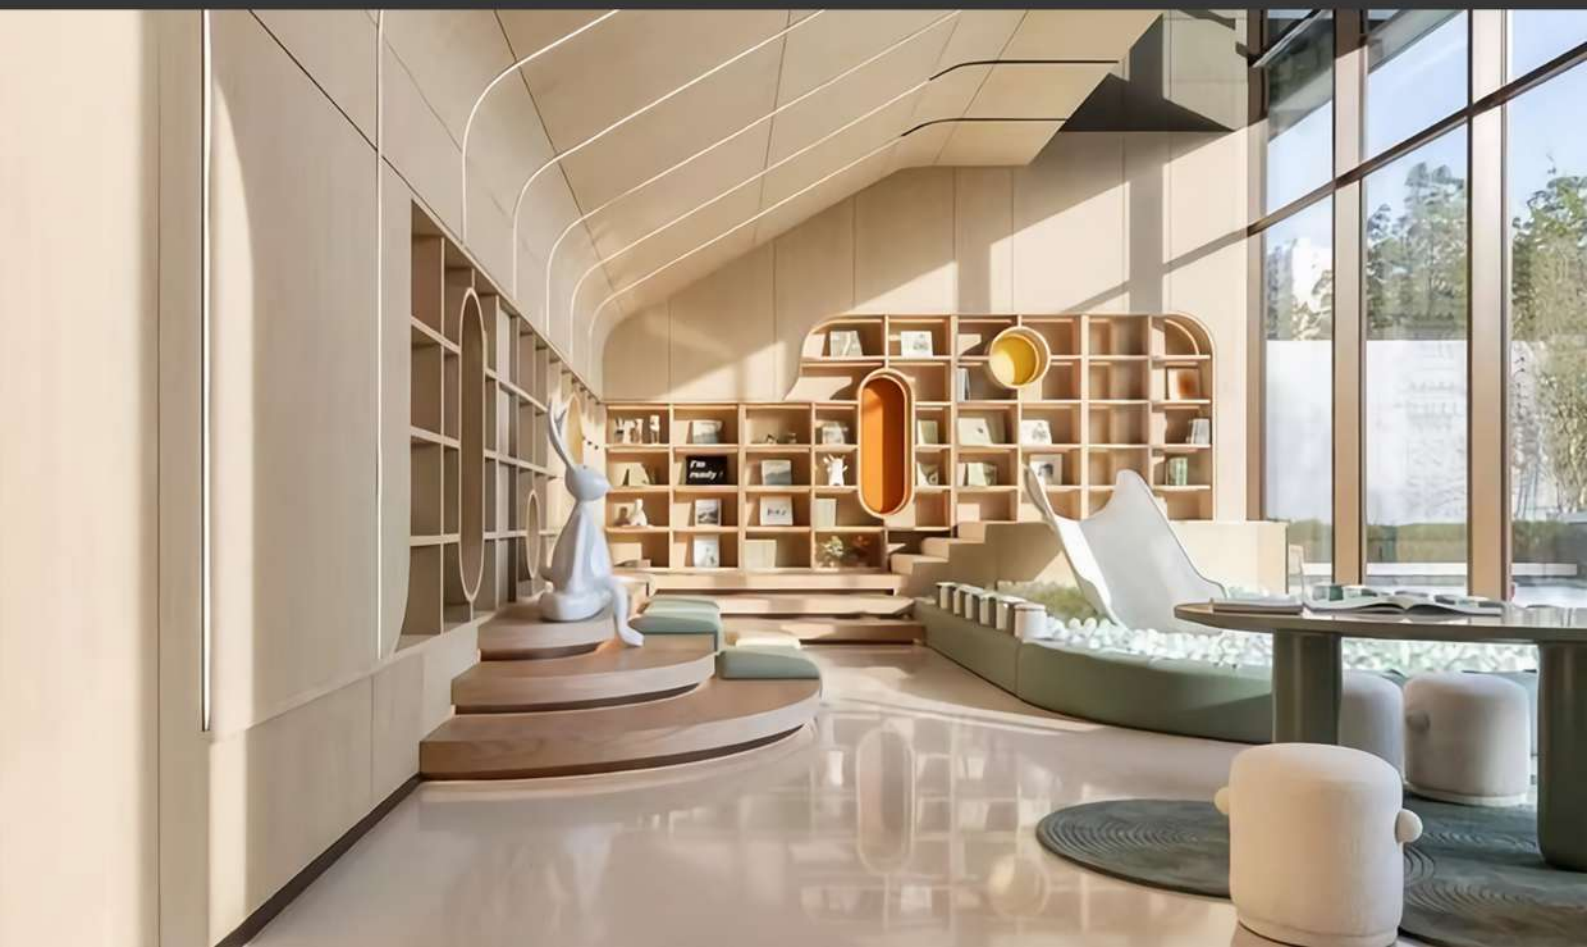

SKANPLY®

Thickness (mm)

9, 12, 15, 18

Size (cm)

122 x 244

Faceback - Wood Type

Scandinavian Birch

Core - Wood Type

Scandinavian Birch