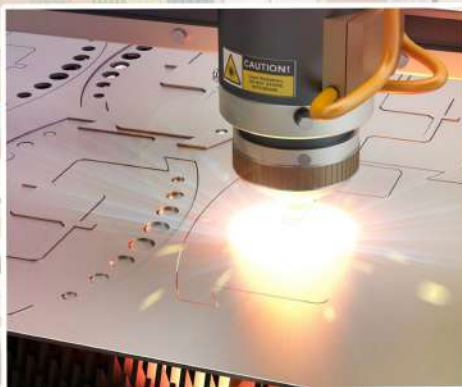

Laser Cutting

Boomerang

Scan to Watch :

Shoe Rack Cabinet